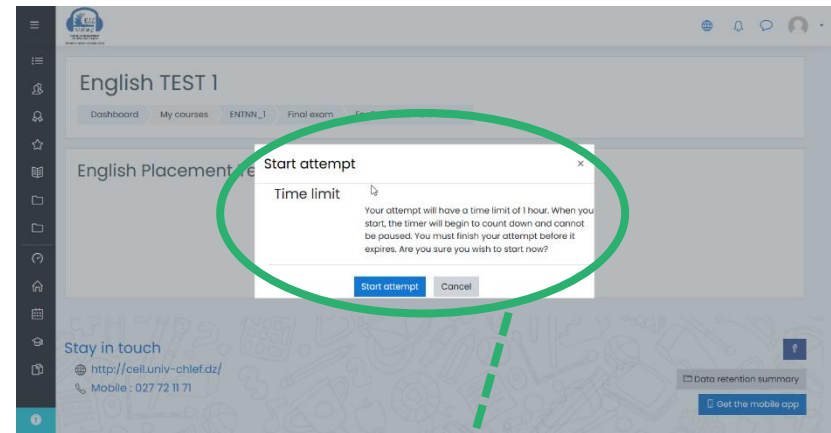

Final exam

English Placement Test -

ابدأ بالإجابة على الأسئلة ثم اضغط على **Next page**
لمواصلة الإجابة

06

Next page

أنقر فوق البدء بالاختبار **Start attempt**

05

Start attempt

Time limit

Your attempt will have a time limit of 1 hour. When you start, the timer will begin to count down and cannot be paused. You must finish your attempt before it expires. Are you sure you wish to start now?